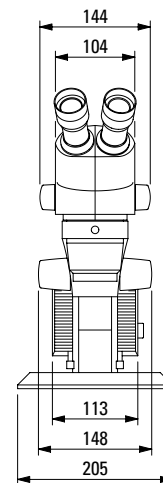

Catalogue references

Item No.

10 446 385	Leica L2 fiber optic light source
10 447 015	Power supply Leica L2
10 446 386	Single flexible light guide, 550mm
10 446 387	Double flexible light guide, 750mm
10 446 388	Single gooseneck, 500mm
10 446 389	Double gooseneck, 500mm
10 446 390	6-point ringlight, 58mm I.D., 750mm
10 447 038	Transmitted light stage
10 446 391	Focusing lens
10 447 055	Daylight conversion filter for focusing lens
10 446 392	Universal light guide
10 446 374	L2 adapter for focus column
10 446 375	L2 adapter for S-stand
10 446 376	L2 adapter for focus drive 300mm
10 446 377	L2 base
10 446 378	Flexible light guide mount
10 447 009	Universal light guide mount
10 446 372	Near vertical illuminator
10 446 373	Coaxial illuminator
10 280 636	Power cable 2m, CH
10 445 661	Power cable 2m, US
10 445 662	Power cable 2m, EURO
10 445 663	Power cable 2m, BS

Bulb

10 447 056	Bulb 8V/20W for L2
------------	--------------------

Dimensions of Leica L2 with Leica S4E, S6E, S6T

with incident-light stand

Dimensions
in mm