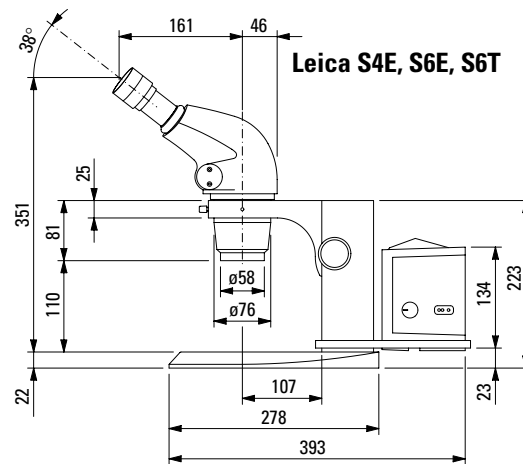

Catalogue references

Item No.

10 446 385	Leica L2 fiber optic light source
10 447 015	Power supply Leica L2
10 446 386	Single flexible light guide, 550mm
10 446 387	Double flexible light guide, 750mm
10 446 388	Single gooseneck, 500mm
10 446 389	Double gooseneck, 500mm
10 446 390	6-point ringlight, 58mm I.D., 750mm
10 447 038	Transmitted light stage
10 446 391	Focusing lens
10 447 055	Daylight conversion filter for focusing lens
10 446 392	Universal light guide
10 446 374	L2 adapter for focus column
10 446 375	L2 adapter for S-stand
10 446 376	L2 adapter for focus drive 300mm
10 446 377	L2 base
10 446 378	Flexible light guide mount
10 447 009	Universal light guide mount
10 446 372	Near vertical illuminator
10 446 373	Coaxial illuminator
10 280 636	Power cable 2m, CH
10 445 661	Power cable 2m, US
10 445 662	Power cable 2m, EURO
10 445 663	Power cable 2m, BS

Bulb

10 447 056	Bulb 8V/20W for L2
------------	--------------------

Dimensions of Leica L2 with Leica S4E, S6E, S6T

with incident-light stand

Dimensions
in mm